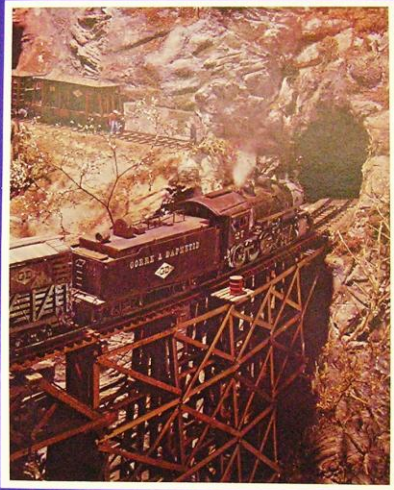

Pacific Fast Mail... 25 Years of Fine Models
compiled by Phil and Ruth Kohl

Pacific Fast Mail... 25 Years of Fine Models
Compiled by Phil and Ruth Kohl
98 pages,-soft cover, new condition, price $5.00

To
Tacoma
By
Trolley
THE PUGET SOUND
ELECTRIC RAILWAY