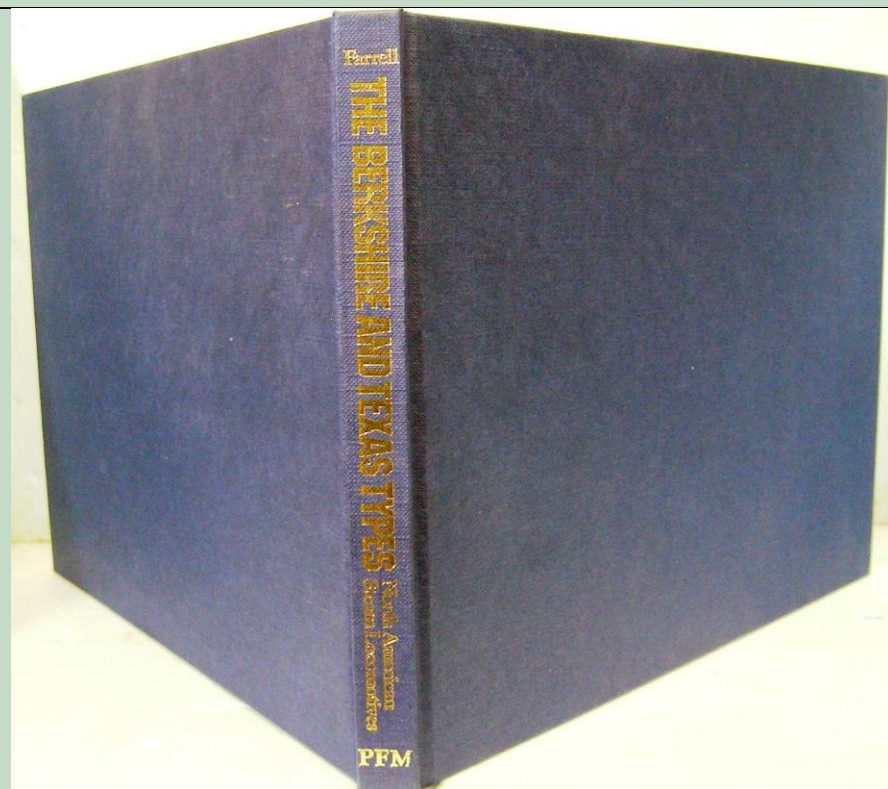

To
Tacoma
By
Trolley
THE PUGET SOUND
ELECTRIC RAILWAY

WARREN W. WING

To Tacoma By Trolley, the Puget Sound Electric Railway
BY Warren W. Wing 144 pages hard cover with dust jacket,
new condition, price \$5.00

To Seattle by Trolley

By Warren W. Wing 160 pages –hard cover with dust jacket,
new condition, price \$5.00

**The Berkshire & Texas Types North American Steam
Locomotives**

By Pacific Fast Mail –Jack W. Farrell
191 pages – hard cover no dust jacket, new condition, price \$5.00