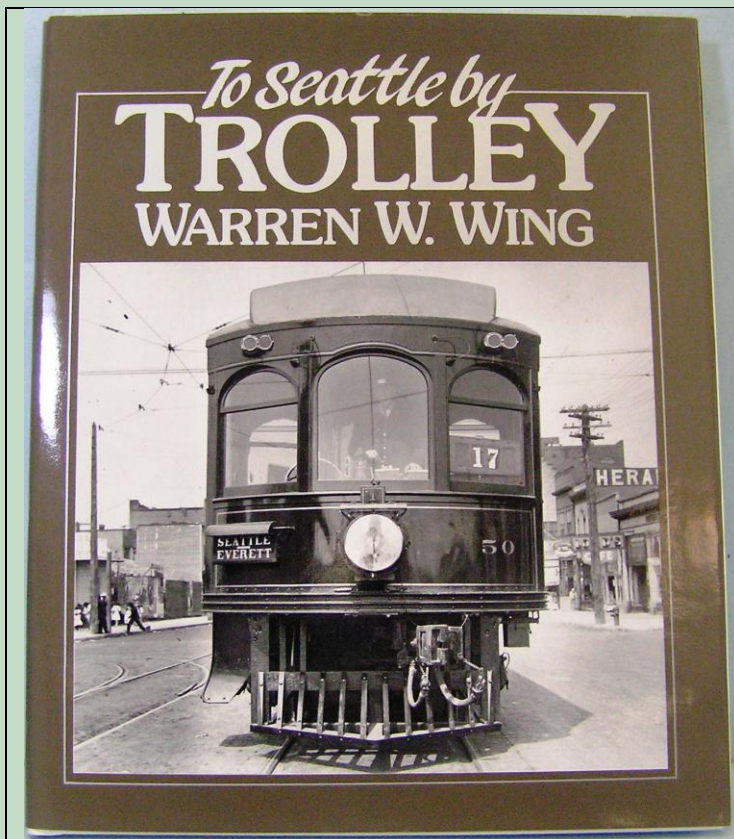

To Seattle by Trolley

By Warren W. Wing 160 pages –hard cover with dust jacket,
new condition, price $5.00